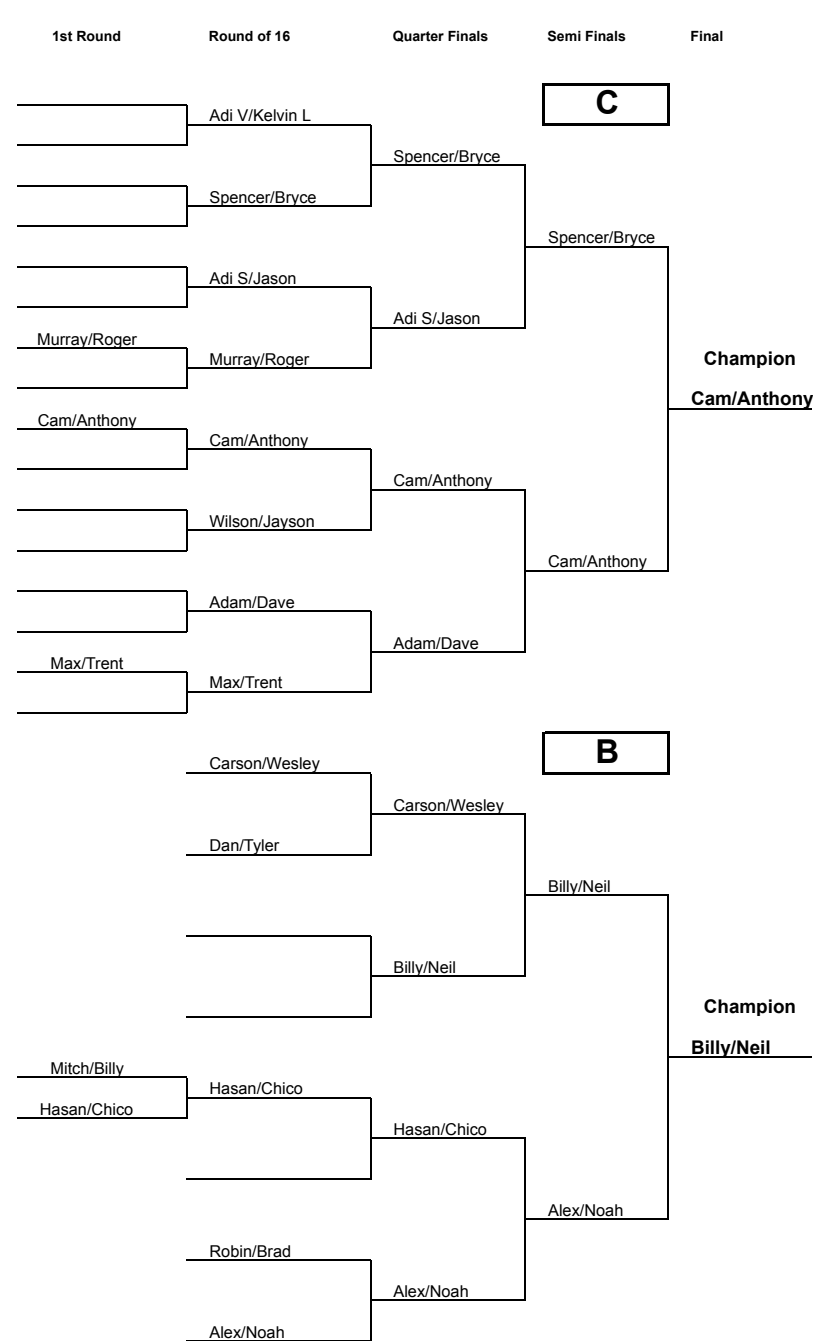

MENS SINGLES

MENS SINGLES

LADIES SINGLES					
	Pool A	Ezreena	Anica	Ali	Becky
1	Ezreena	x	Default	21-9, 21-10 W	21-6, 21-10 W
2	Anica	Default	x	19-21, 18-21 L	24-22, 21-10 W
3	Ali	9-21, 10-21 L	21-18, 21-9 W	x	23-21, 10-21, 21-15 W
4	Becky	6-21, 10-21 L	22-24, 10-21 L	21-23, 10-21, 15-21 L	x

	Pool B	Eva	Marlee	Laury	Kyla
5	Eva	x	16-20, 20-22 L	21-15, 21-14 W	21-15, 21-17 W
6	Marlee	21-16, 22-20 W	x	21-14, 21-14 W	21-14, 21-16 W
7	Laury	15-21, 14 -21 L	14-21, 14-21 L	x	21-17, 21-15 W
8	Kyla	15-21, 17-21 L	14-21, 16-21 L	17-21, 15-21 L	x

Semi Final 1	Eva	Ezreena
Semi Final 2	Marlee	Ali
Final	Marlee	Ezreena

Champion **Ezreena**
21-8, 21-9

MENS DOUBLES

MENS DOUBLES

LADIES DOUBLES

	Pool A	Ezreena/Eva	Kia/Whitney	Ali/Kyla	Veneta/Crystal
1	Ezreena/Eva	x	21-5, 21-8 W	21-13, 21-16 W	21-7, 21-6 W
2	Kia/Whitney	5-21, 8-21 L	x	17-21, 19-21 L	21-11, 21-15 W
3	Ali/Kyla	13-21, 16 -21 L	21-17, 21-19 W	x	21-17, 21-19 W
4	Veneta/Crystal	6-21, 7-21 L	11-21, 15-21 L	7-21, 6-21 L	x