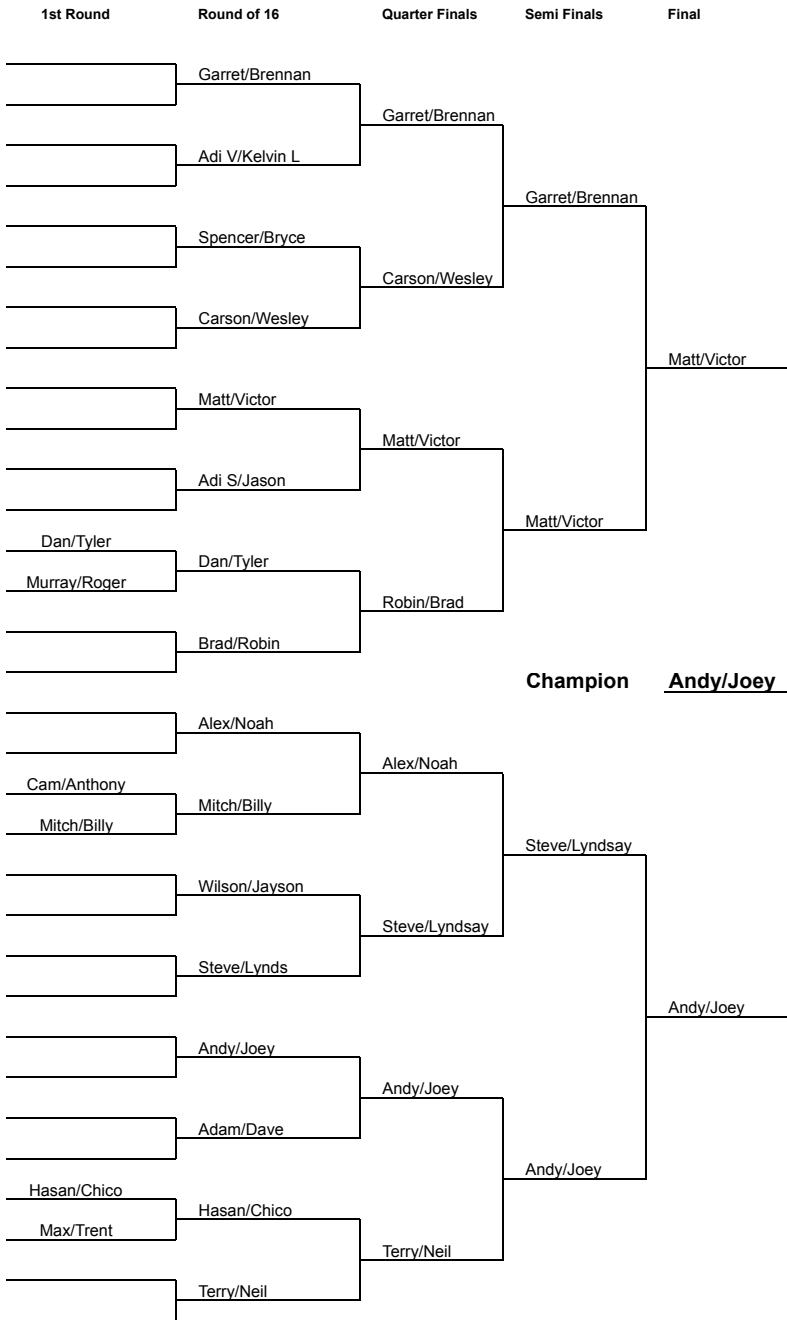

MENS DOUBLES

MENS DOUBLES

LADIES DOUBLES

	Pool A	Ezreena/Eva	Kia/Whitney	Ali/Kyla	Veneta/Crystal
1	Ezreena/Eva	x	21-5, 21-8 W	21-13, 21-16 W	21-7, 21-6 W
2	Kia/Whitney	5-21, 8-21 L	x	17-21, 19-21 L	21-11, 21-15 W
3	Ali/Kyla	13-21, 16 -21 L	21-17, 21-19 W	x	21-17, 21-19 W
4	Veneta/Crystal	6-21, 7-21 L	11-21, 15-21 L	7-21, 6-21 L	x

	Pool B	Jen/Paula	Anica/Ming	Ali/Becky	Laury/Marlee
5	Jen/Paula	x	21-18, 18-21, 15-21 L	21-8, 21-8 W	21-6, 21-10 W
6	Anica/Ming	21-14, 21-5 W	x	19-21, 22-20, 21-8 W	18-21, 21-18, 21-18 W
7	Ali/Becky	8-21, 8 -21 L	21-19, 20-22, 8-21 L	x	21-19, 20-22, 25-23 W
8	Laury/Marlee	6-21, 10-21 L	14-21, 15-21 L	19-21, 22-20, 23-25 L	x

Semi Final 1	Ezreena/Eva	Jen/Paula
Semi Final 2	Anica/Ming	Ali/Kyla
Final	Anica/Ming	Eva/Ezreena

Champions

**Eva/Ezreena
21-19, 21-4**