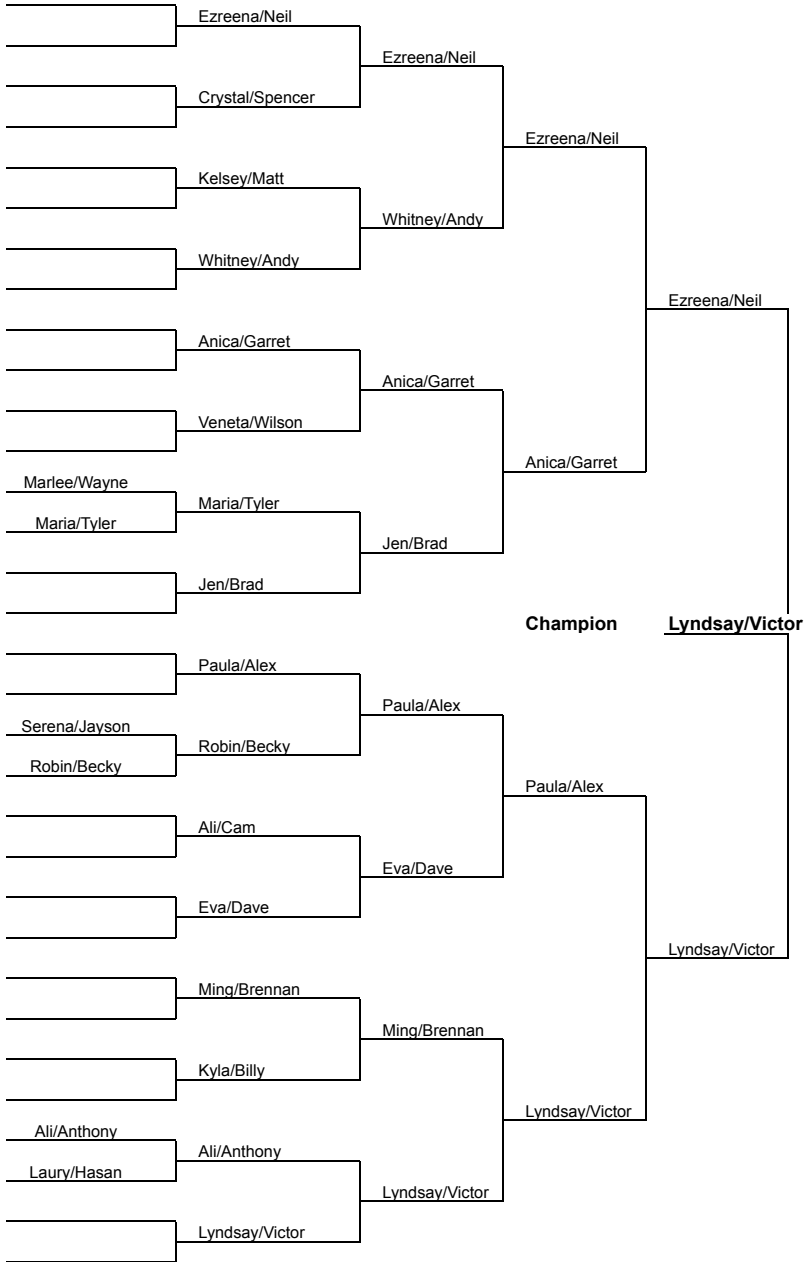

	Pool B	Eva	Marlee	Laury	Kyla
5	Eva	x	16-20, 20-22 L	21-15, 21-14 W	21-15, 21-17 W
6	Marlee	21-16, 22-20 W	x	21-14, 21-14 W	21-14, 21-16 W
7	Laury	15-21, 14 -21 L	14-21, 14-21 L	x	21-17, 21-15 W
8	Kyla	15-21, 17-21 L	14-21, 16-21 L	17-21, 15-21 L	x

Semi Final 1	Eva	Ezreena
Semi Final 2	Marlee	Ali
Final	Marlee	Ezreena

Champion **Ezreena**
21-8, 21-9

MENS DOUBLES

MENS DOUBLES

LADIES DOUBLES

	Pool A	Ezreena/Eva	Kia/Whitney	Ali/Kyla	Veneta/Crystal
1	Ezreena/Eva	x	21-5, 21-8 W	21-13, 21-16 W	21-7, 21-6 W
2	Kia/Whitney	5-21, 8-21 L	x	17-21, 19-21 L	21-11, 21-15 W
3	Ali/Kyla	13-21, 16 -21 L	21-17, 21-19 W	x	21-17, 21-19 W
4	Veneta/Crystal	6-21, 7-21 L	11-21, 15-21 L	7-21, 6-21 L	x

	Pool B	Jen/Paula	Anica/Ming	Ali/Becky	Laury/Marlee
5	Jen/Paula	x	21-18, 18-21, 15-21 L	21-8, 21-8 W	21-6, 21-10 W
6	Anica/Ming	21-14, 21-5 W	x	19-21, 22-20, 21-8 W	18-21, 21-18, 21-18 W
7	Ali/Becky	8-21, 8 -21 L	21-19, 20-22, 8-21 L	x	21-19, 20-22, 25-23 W
8	Laury/Marlee	6-21, 10-21 L	14-21, 15-21 L	19-21, 22-20, 23-25 L	x

Semi Final 1	Ezreena/Eva	Jen/Paula
Semi Final 2	Anica/Ming	Ali/Kyla
Final	Anica/Ming	Eva/Ezreena

Champions

**Eva/Ezreena
21-19, 21-4**

MIXED DOUBLES

1st Round Round of 16 Quarter Finals Semi Finals Final

MIXED DOUBLES